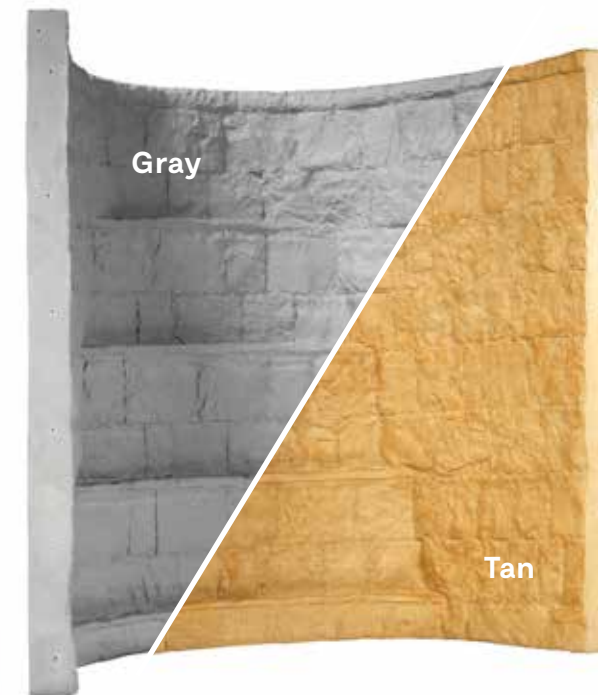

Rockwell 66 Series

ITEM #	WIDTH	PROJECTION	HEIGHT	WEIGHT
664496	66	44	96	155
664484	66	44	84	135
664472	66	44	72	115
664460	66	44	60	100
664448	66	44	48	90
664436	66	44	36	70